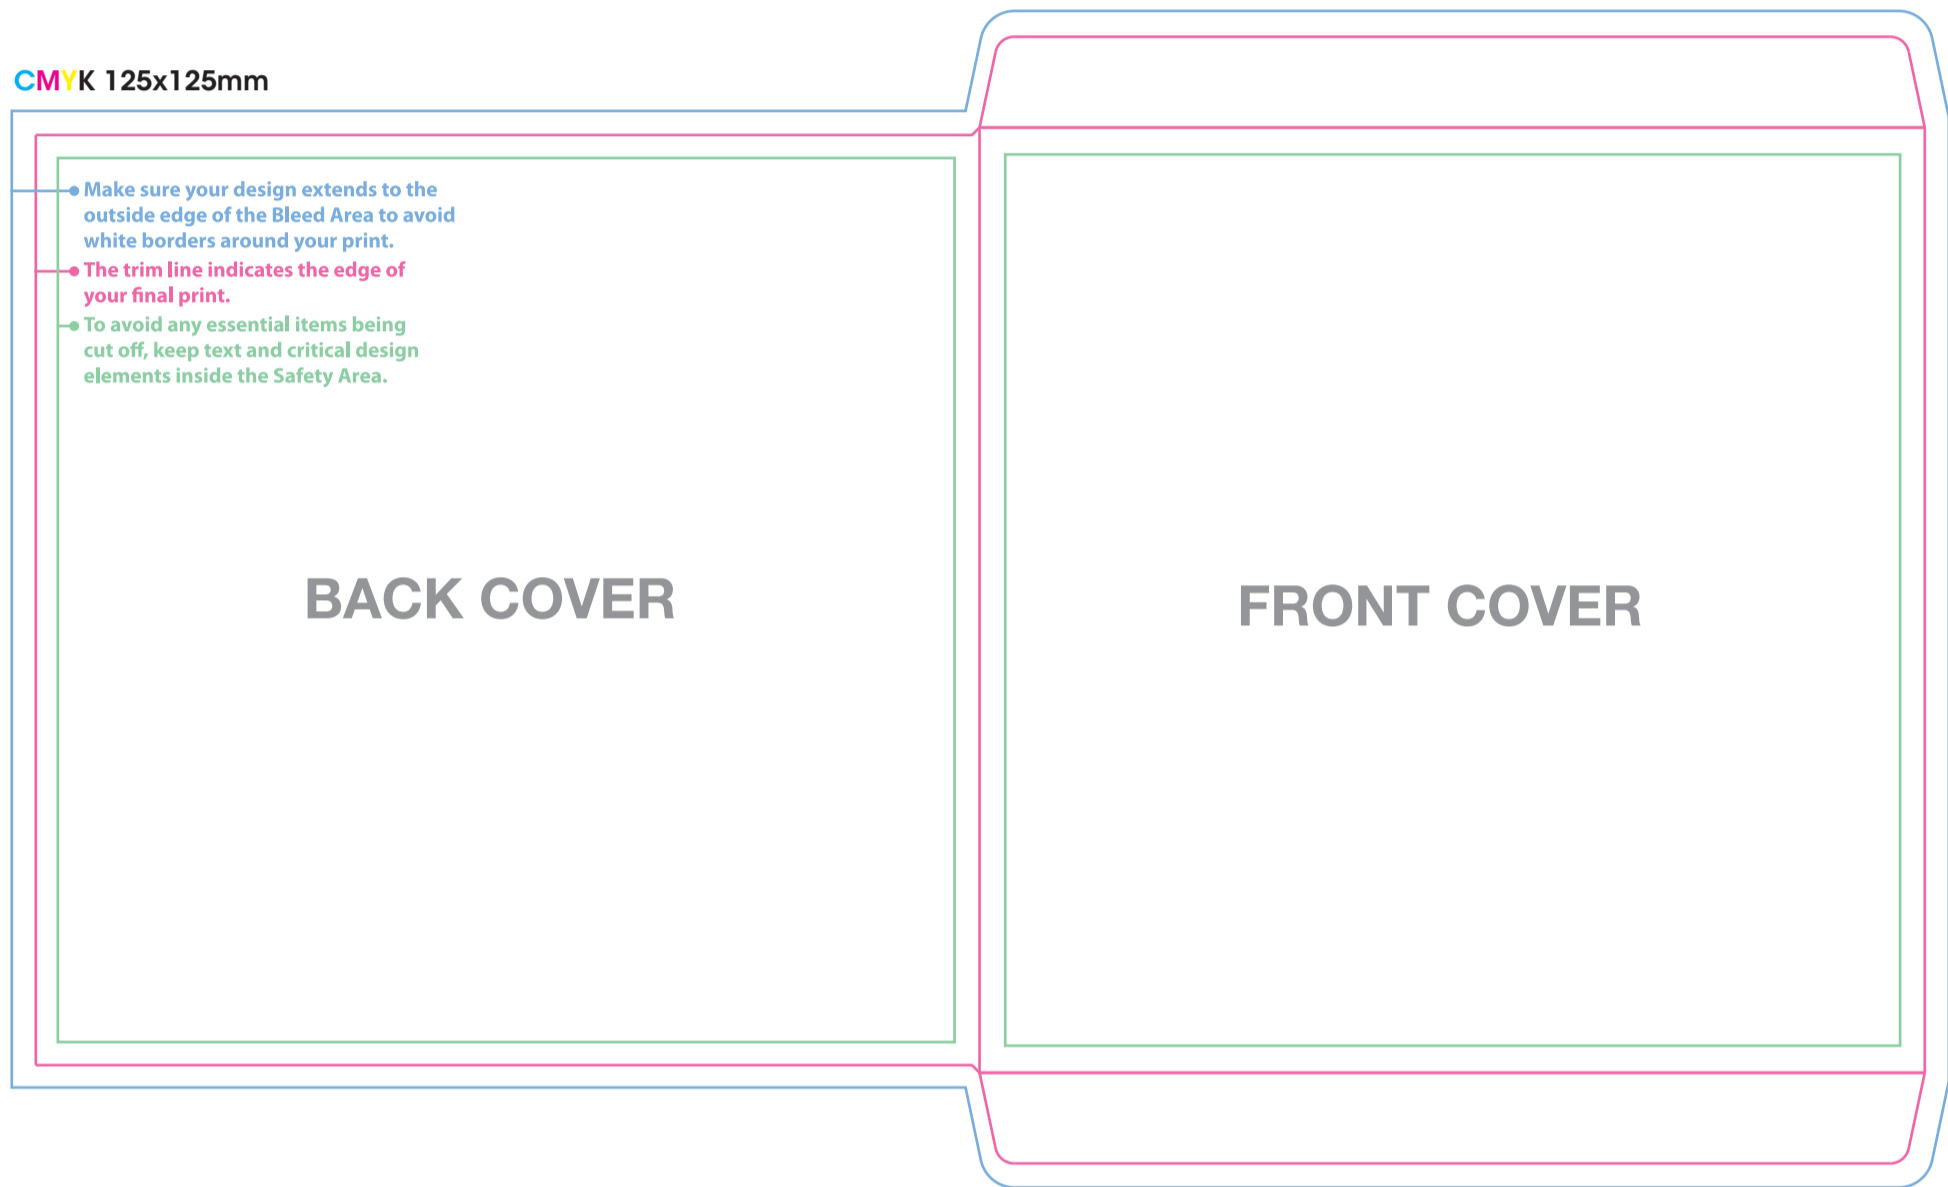

Papersleeve/ Pappficka

Photoshop users can use this PDF as a design template by rasterizing it in CMYK mode at 300ppi.

Please save Your artwork as PSD or PDF file, mode to CMYK Color and resolution to 300pixels/inch. Make sure the template is on its own layer.

The pink guide shows where the package will be trimmed to final size. The light blue guide show 3mm bleed where needed. The green guide show the type safe area. It is important to include bleed. Printed pieces are cut to size in stacks and do not get cut exactly on the trim lines. Bleed is background image extending beyond the trim line to be cut off. This prevents any blank paper from showing along the cut edges. The same applies to the type safe margins. Any text inside the safety guide will not be cut if the print is cut slightly inside the trim lines. Embed Your pictures in Your artwork and outline texts, we do not accept attached fonts or pictures.